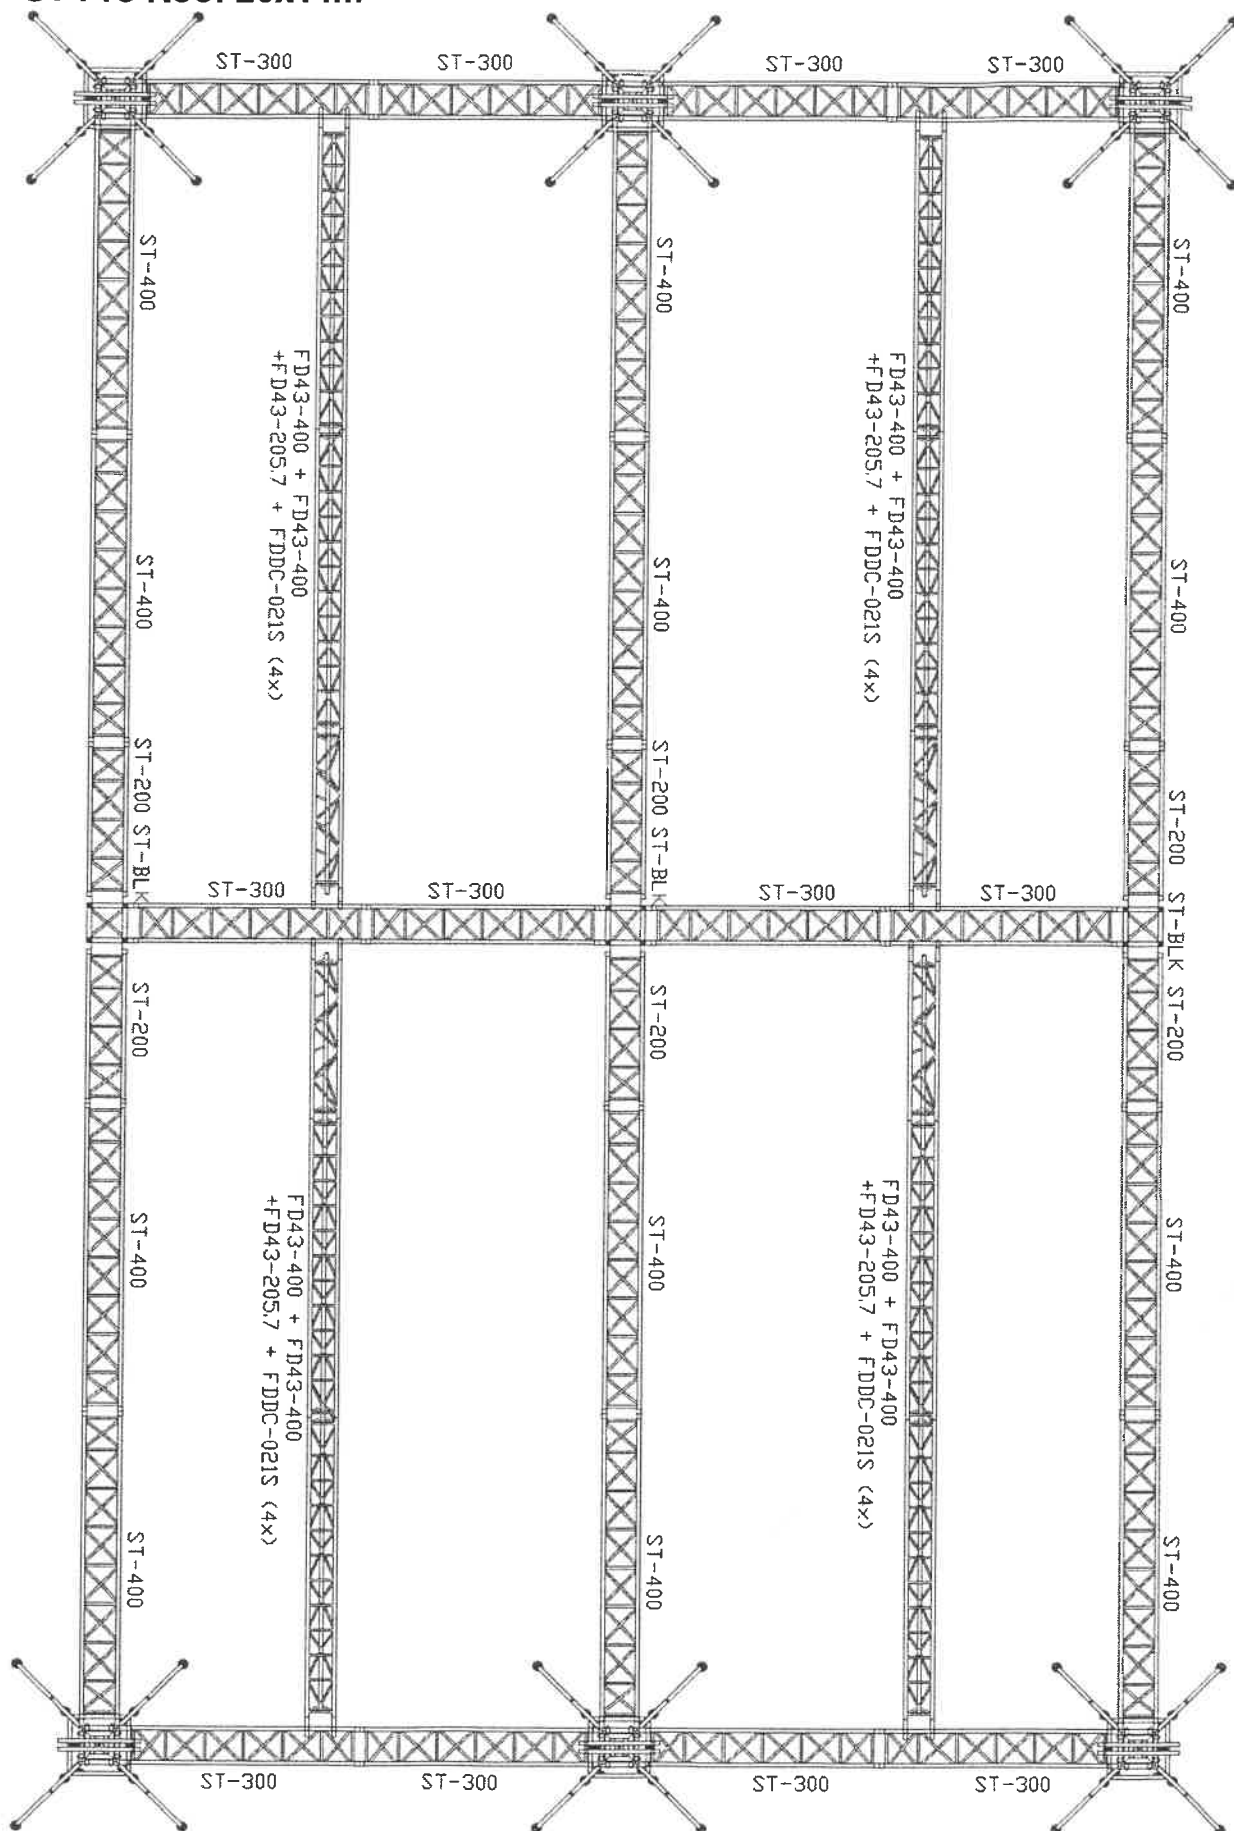

ST Pro Roof 20x14m

Eurotruss has made every effort to ensure the accuracy of this manual. No liability will be accepted for errors. No part of this manual may be reproduced in any form without prior written permission. Eurotruss reserves the right to change or update its products or manuals without prior notice.

ST Pro Roof 20x14m

ST Pro Roof 20x14m