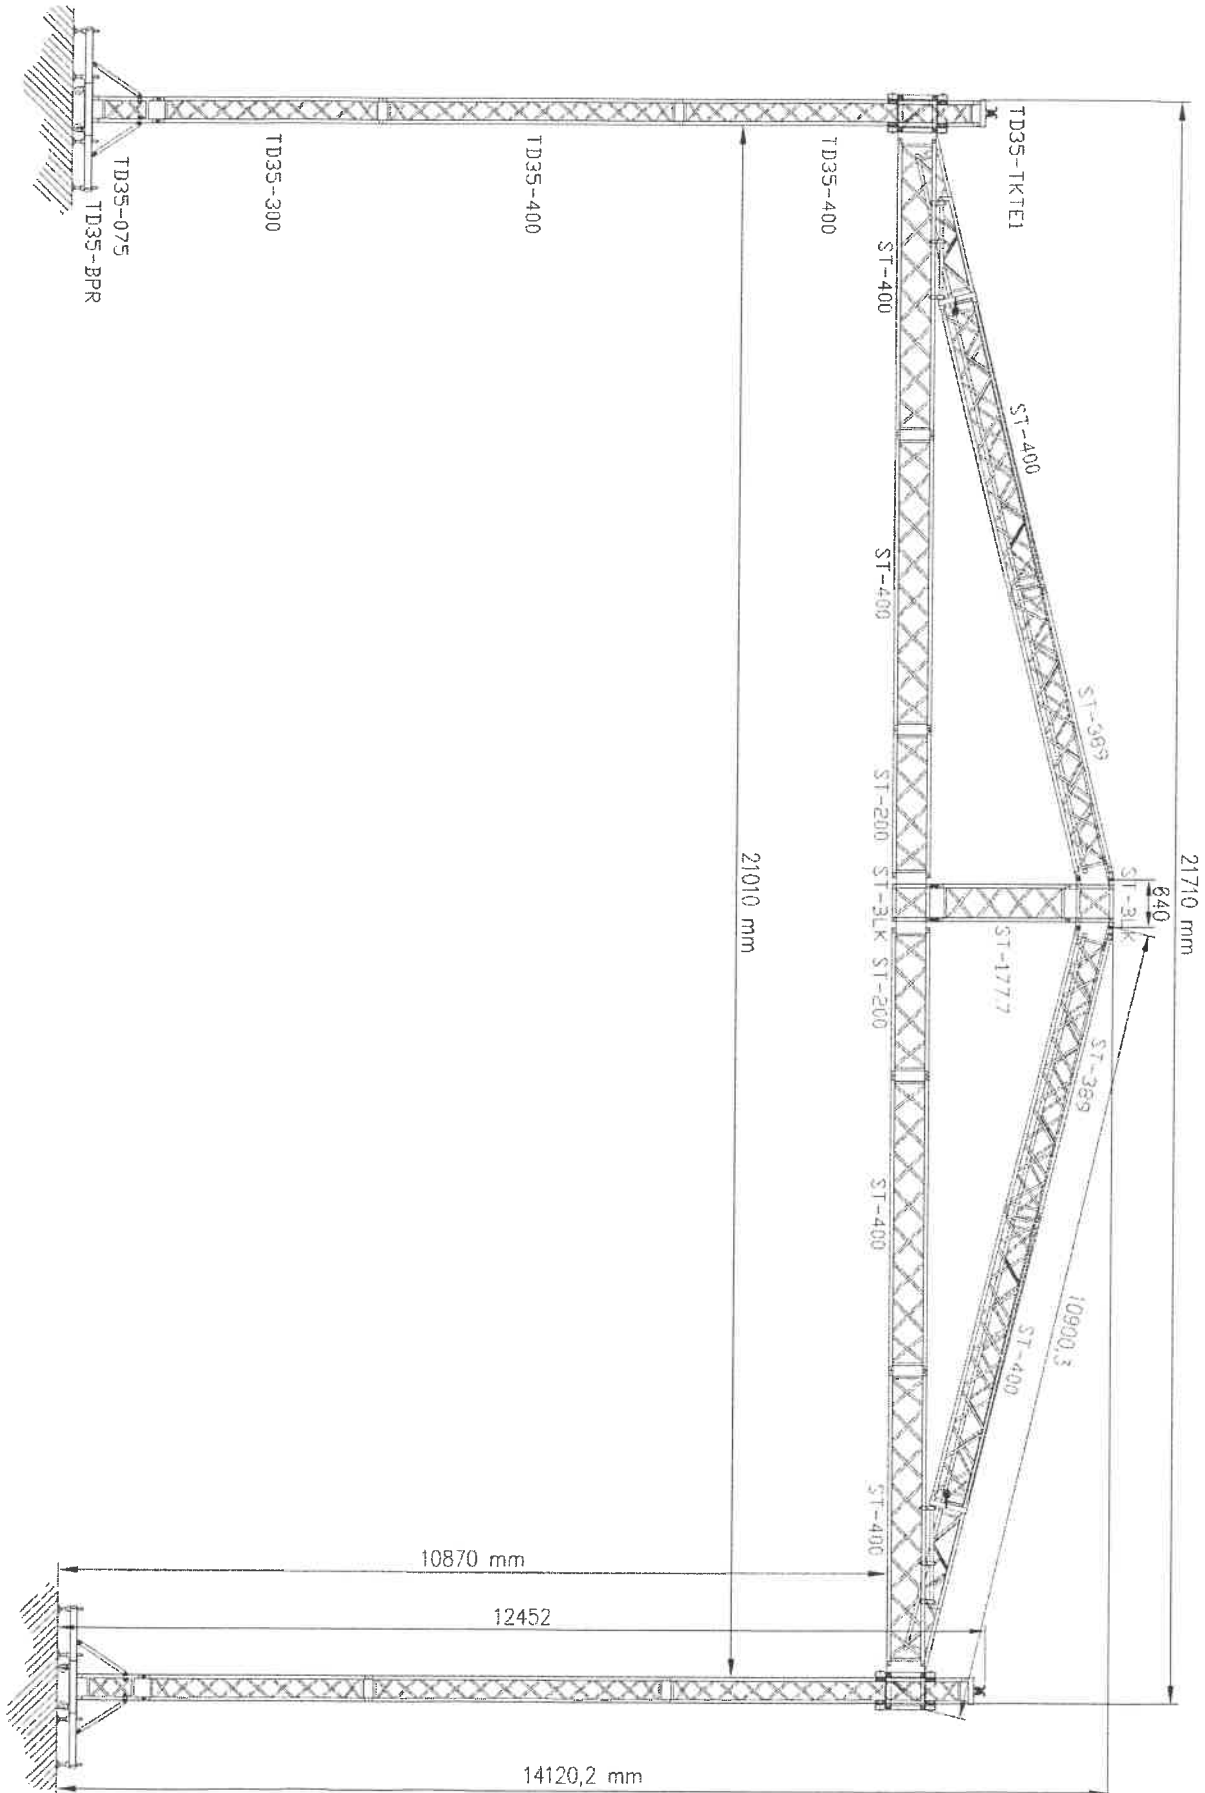

ST Pro Roof 20x14m

Eurotruss has made every effort to ensure the accuracy of this manual. No liability will be accepted for errors. No part of this manual may be reproduced in any form without prior written permission. Eurotruss reserves the right to change or update its products or manuals without prior notice.

ST Pro Roof 20x14m

ST Pro Roof 20x14m